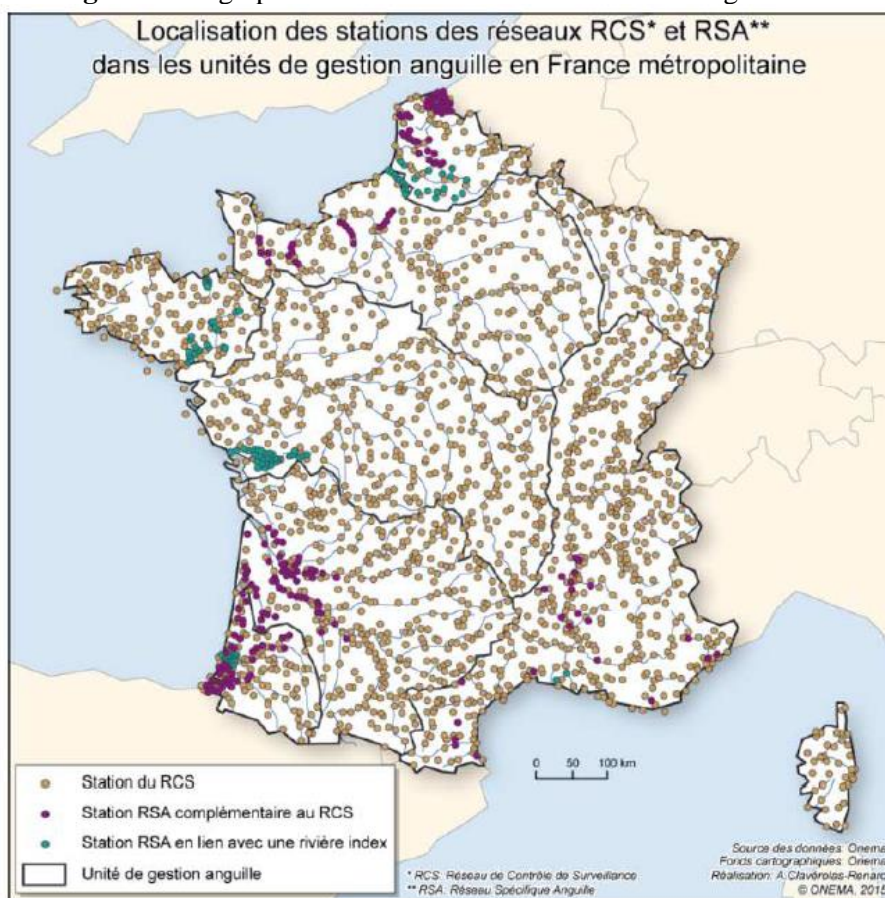

Additional results Part XIX

Geographic distribution of sites for electrofishing surveys in France, based on ONEMA, 2015

Figure 1 Geographic distribution of French electrofishing stations.

© ONEMA 2015.

Notes: Two networks are shown: RCS = electrofishing network not specific to eels and RSA = electrofishing network specific to eels