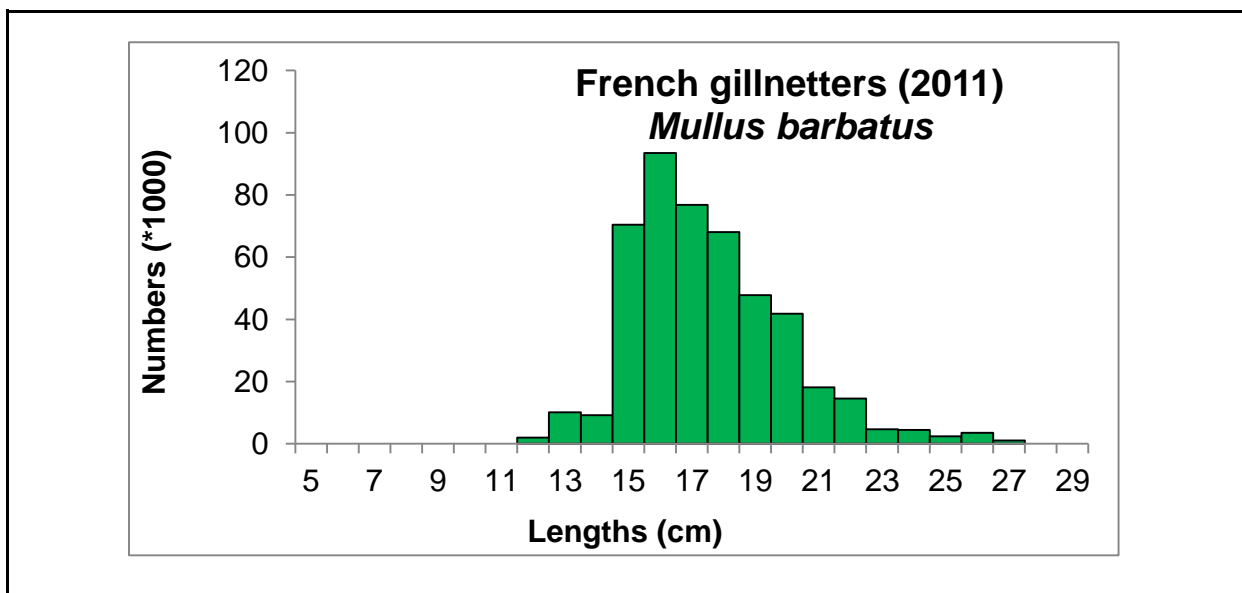

Selectivity

Remarks

L25		
L50		
L75		
Selection factor		

Structure by size or age

#REF!

A large, empty rectangular box with a thin black border, occupying most of the page. It is intended for the main content of the assessment form.