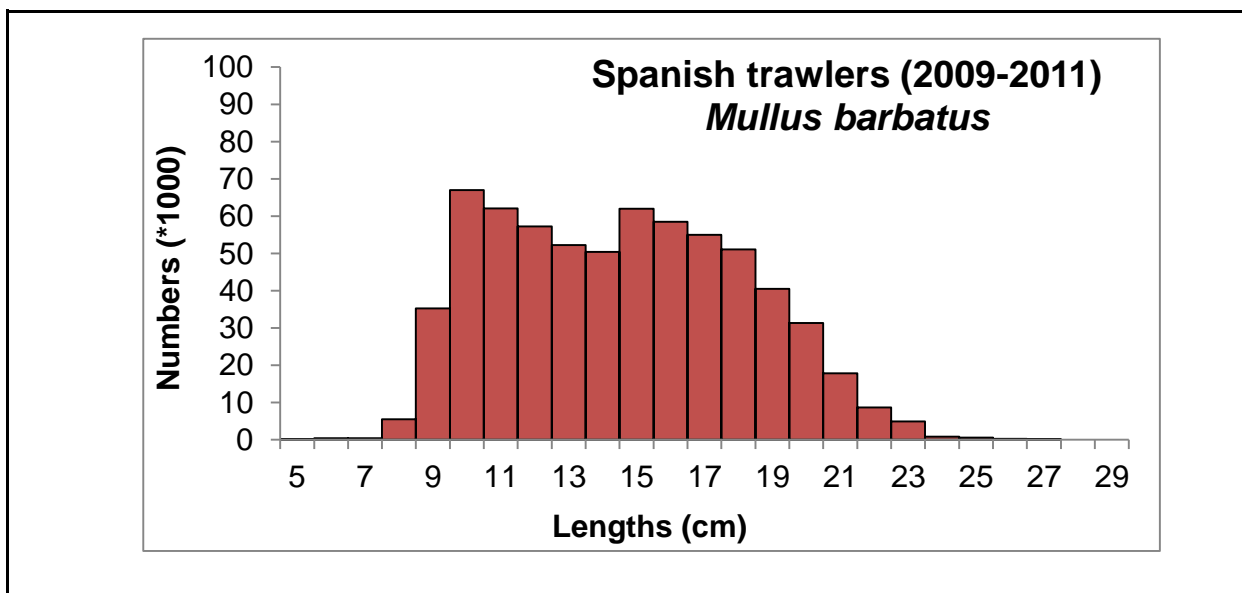

Selectivity

Remarks

L25	6,9	Parameters for 40 mm diamond mesh in the cod-end From García-Rodríguez and Fernández (2005) from GSA 06 (Northern Spain).
L50	7,8	
L75	8,9	
Selection factor	1,95	

Structure by size or age