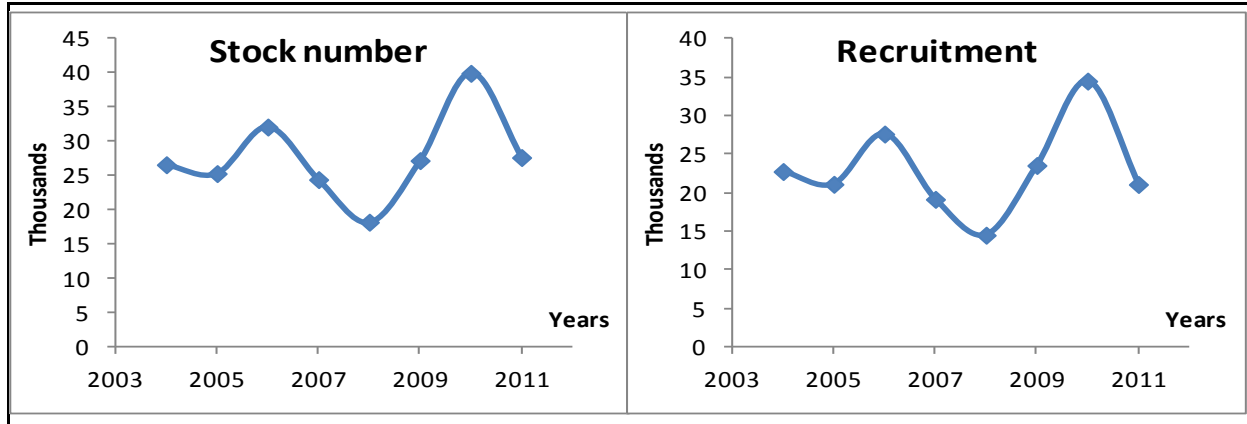

SAC GFCM - Sub-Committee on Stock Assessment (SCSA)

Assessment form

Sheet A3
Indirect methods: VPA results

Code: MUT0712Ang

#REF!

Sex*	Unsexed	Gear*	French and Spanish trawl	Analysis #*	1

Population in figures