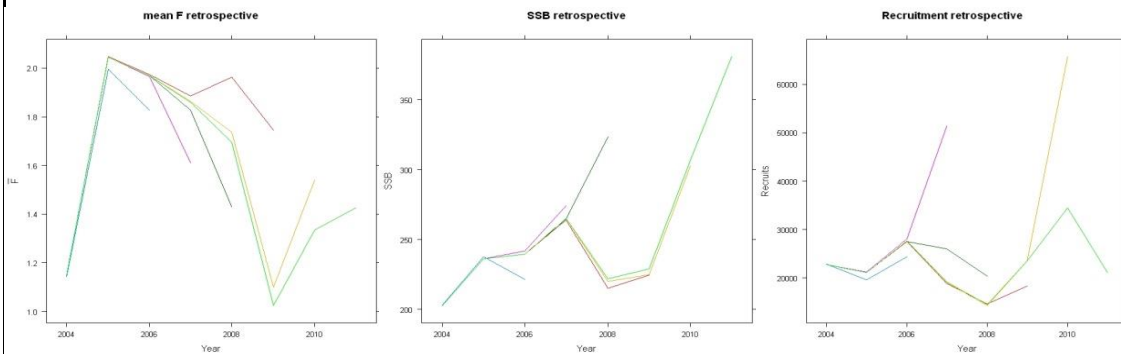

SAC GFCM - Sub-Committee on Stock Assessment (SCSA)

Assessment form

Sheet other

Code: MUT0712Ang

#REF!

Other assessment methods

A retrospective analysis was performed:

- -F and SSB don't show any particularity
- -R seems to be overestimated certainly due to high values of recruitment in 2006 and 2010

2010

Retrospective analysis on mean F, Recruiement and SSB