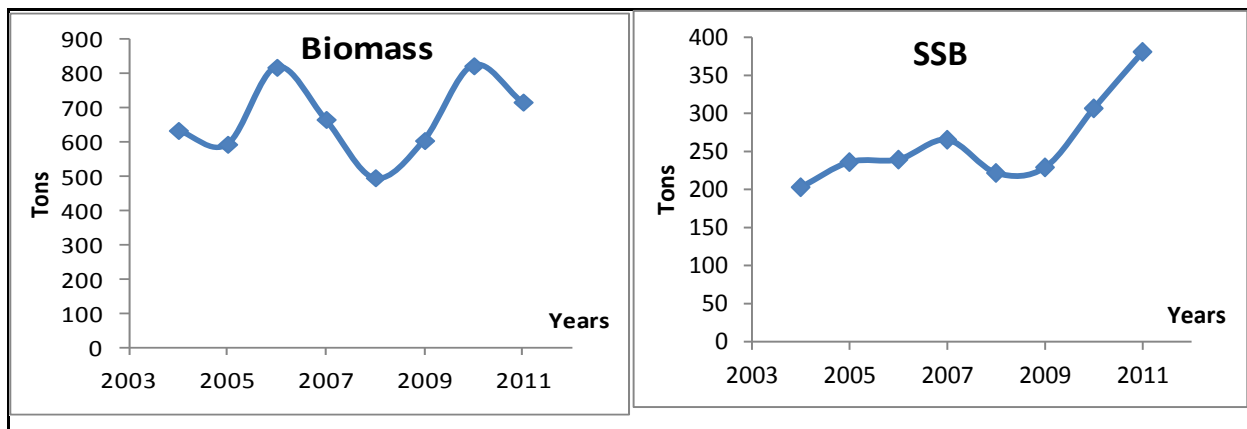

Population in biomass