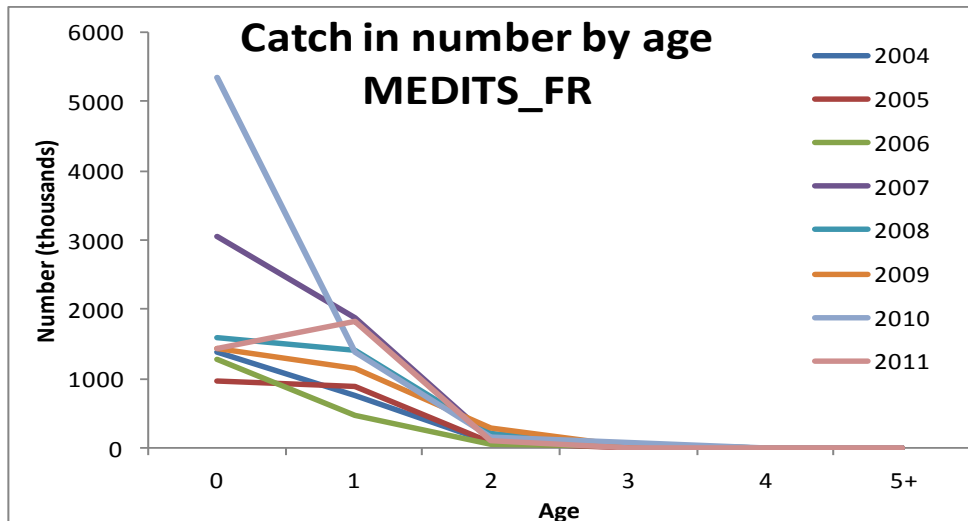

SAC GFCM - Sub-Committee on Stock Assessment (SCSA)

Assessment form

Sheet A2
Indirect methods: data

Code: MUT0712Ang

Sex*	Both	Gear*	French and Spanish trawl	Analysis # *	1

Data source	Catch in numbers by age and CPUE for tuning

Data