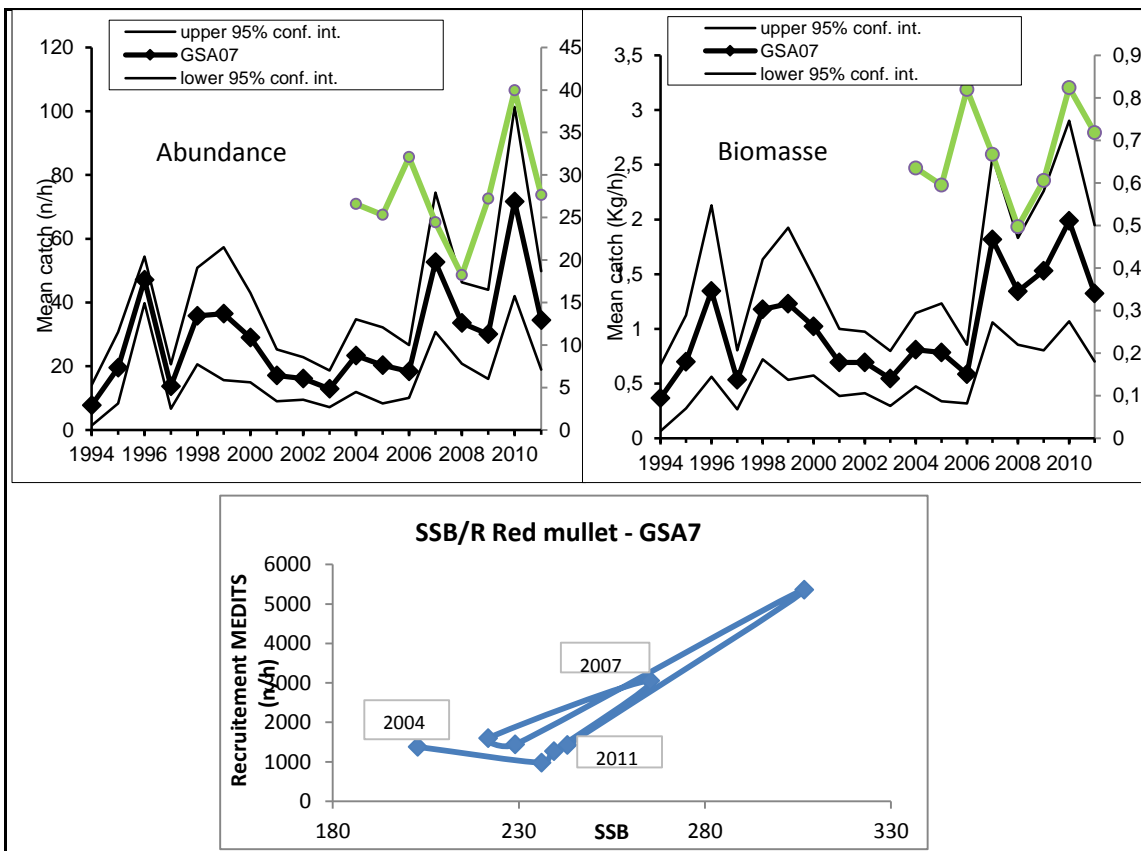

SAC GFCM - Sub-Committee on Stock Assessment (SCSA)

Assessment form

Sheet other

Code: MUT0712Ang

#REF!

Other assessment methods

Without a reference point considering the status of the stock abundance, some other comparisons were made:

- 1-Comparison between MEDITS indices in numbers/h (1994-2011) and stock numbers results obtained from XSA (2004-2011), graphic "Abundance"
  - 2-Comparison between MEDITS indices in Kg/h (1994-2011) and biomass results obtained from XSA (2004-2011), graphic "Biomasse"
  - 3-SSB versus Recrutement (MEDITS age 0), graphic "SSB/R Red mullet - GSA7"
2. Those results are represented in the graphs below.

In view to the results of the 2 first graphs, the status of the stock abundance of the last year has been evaluated as "intermediate abundance"