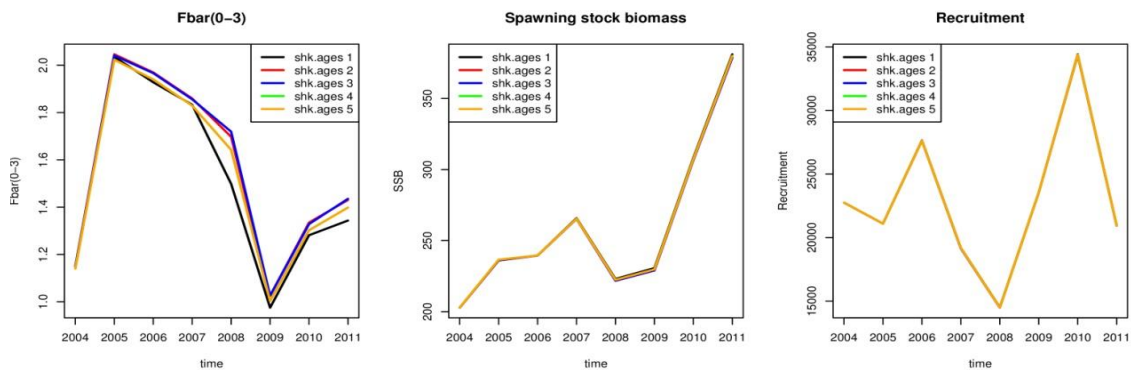

Sensitivity analysis on shrinkage ages