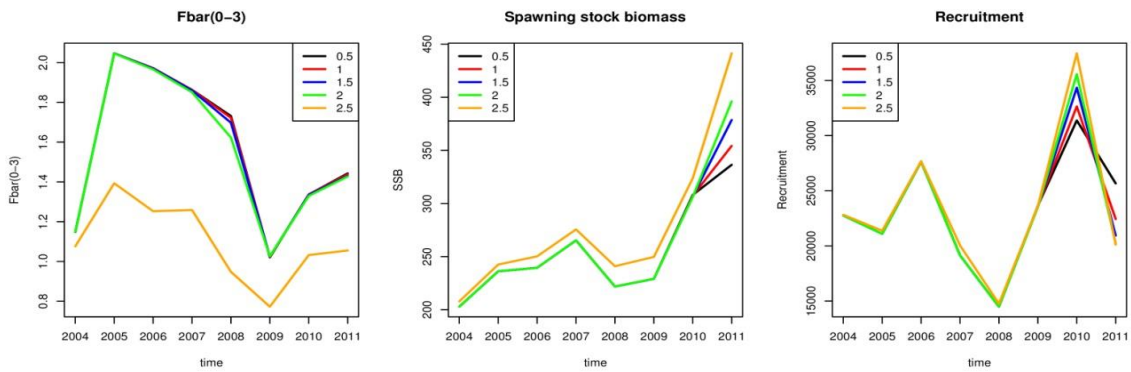

SAC GFCM - Sub-Committee on Stock Assessment (SCSA)

Assessment form

Sheet other

Code: MUT0712Ang

#REF!

Other assessment methods

Two sensitivity analysis were performed before selecting the settings of the final XSA:

- Five different shrinkage weights were considered (0.5, 1, 1.5, 2 and 2.5). Final value considered was 1.5.
- The effect of the selected ages for the shrinkage was also assessed, ranging values between 1 to 5. The parameter was set to age 2.

Sensitivity analysis on shrinkage parameter