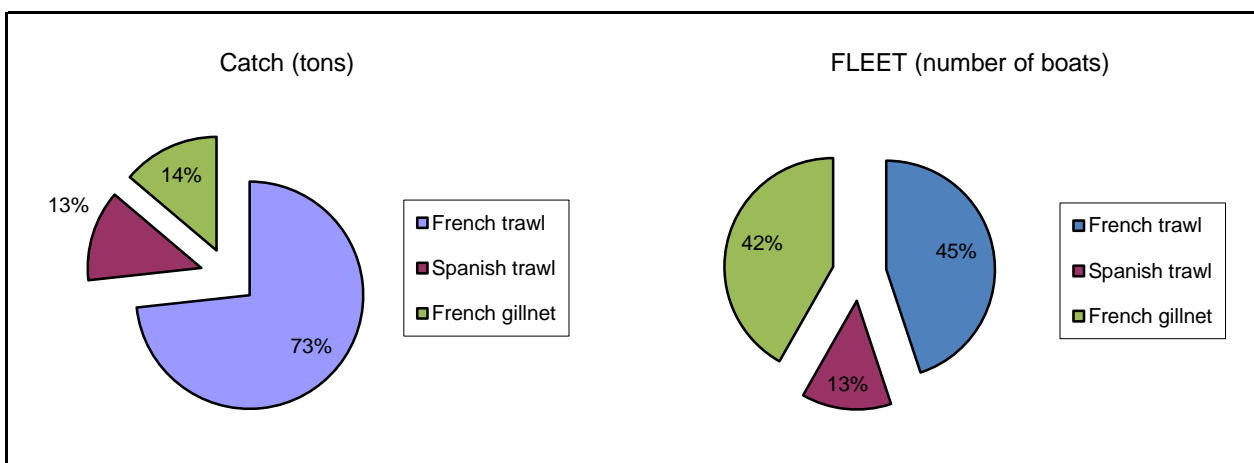

SAC GFCM - Sub-Committee on Stock Assessment (SCSA)

Assessment form

Sheet P1

General information about the fishery

Code: MUT0712Ang

Data source*	IFREMER, IEO and French and Spanish official data	Year (s)*	2004-2011
Data aggregation (by year, average figures between years, etc.)*		2004-2011	

Fleet and catches (please state units)

	Country	GSA	Fleet Segment	Fishing Gear Class	Group of Target Species	Species
Operational Unit 1*	FRA	07	I - Long line (12-24 metres)	03 - Trawls	33 - Demersal shelf species	MUT
Operational Unit 2	ESP	07	E - Trawl (12-24 metres)	03 - Trawls	33 - Demersal shelf species	MUT
Operational Unit 3	FRA	07	C - Minor gear with engine (6-12 metres)	07 - Gillnets and Entangling Nets	33 - Demersal shelf species	MUT
Operational Unit 4						
Operational Unit 5						

Operational Units*	Fleet (n° of boats)*	Kilos or Tons	Catch (species assessed)	Other species caught	Discards (species assessed)	Discards (other species caught)	Effort units
FRA 07 I 03 33 - MUT	99	Tons	170	D. labrax, Pagellus	No		days
ESP 07 E 03 33 - MUT	30	Tons	28	Pagellus spp., M	No		days
FRA 07 C 07 33 - MUT	94	Tons	30	aurita, Merluccius	No		days
Total	223		228				

Legal minimum size	11 cm total length

Comments