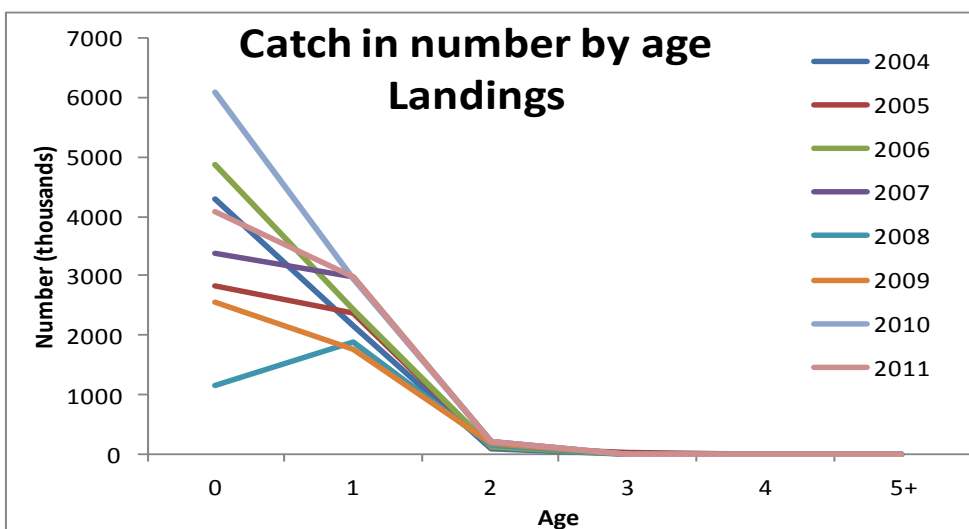

SAC GFCM - Sub-Committee on Stock Assessment (SCSA)

Assessment form

Sheet A2
Indirect methods: data

Code: MUT0712Ang

Sex*	Both	Gear*	French and Spanish trawl	Analysis # *	1

Data source	Catch in numbers by age and CPUE for tuning

Data