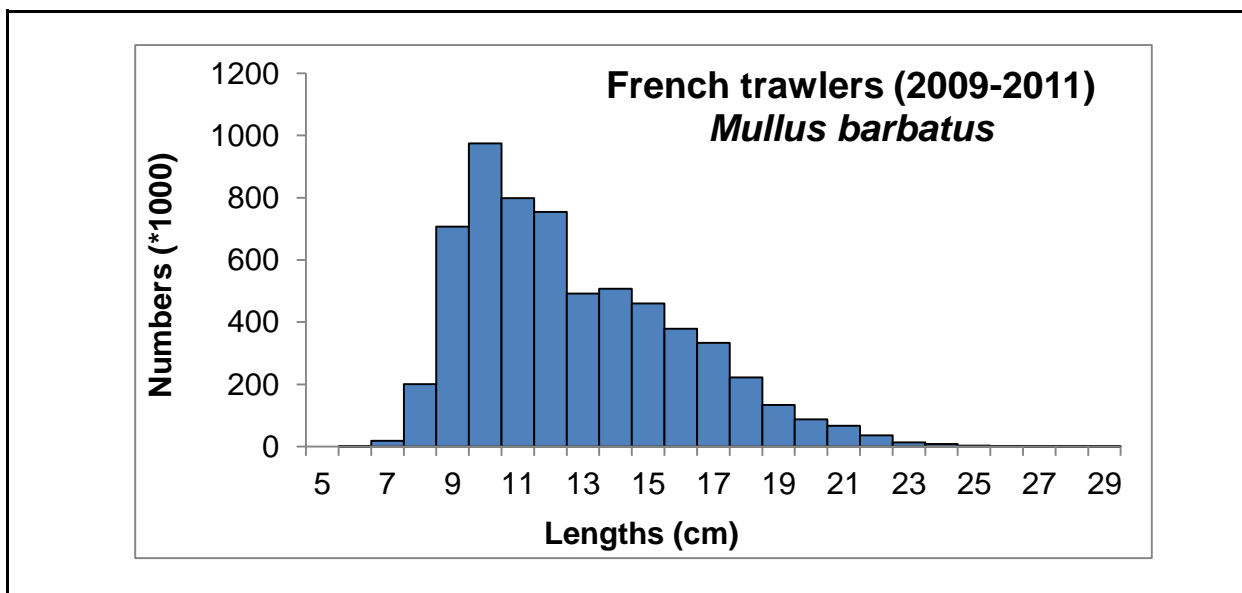

SAC GFCM - Sub-Committee on Stock Assessment (SCSA)

Assessment form

Sheet P2a
Fishery by Operational Unit

Code: MUT0712Ang

#REF!

Data source*	IFREMER and French official data	OpUnit 1*	FRA 07 I 03 33 - MUT

Time series

Year*	2004	2005	2006	2007	2008	2009
Catch	151	148	183	172	111	120
Minimum size	7	7	9	7	8	8
Average size Lc	13,5	14,0	13,8	14,1	15,2	13,9
Maximum size	25	29	24	24	25	26
Fleet	121	114	111	101	86	86

Year	2010	2011				
Catch	219	170				
Minimum size	7	6				
Average size Lc	12,5	12,7				
Maximum size	27	33				
Fleet	86	86				

Selectivity

Remarks

L25	6,9	Parameters for 40 mm diamond mesh in the cod-end From García-Rodríguez and Fernández (2005) from GSA 06 (Northern Spain).
L50	7,8	
L75	8,9	
Selection factor	1,95	

Structure by size or age