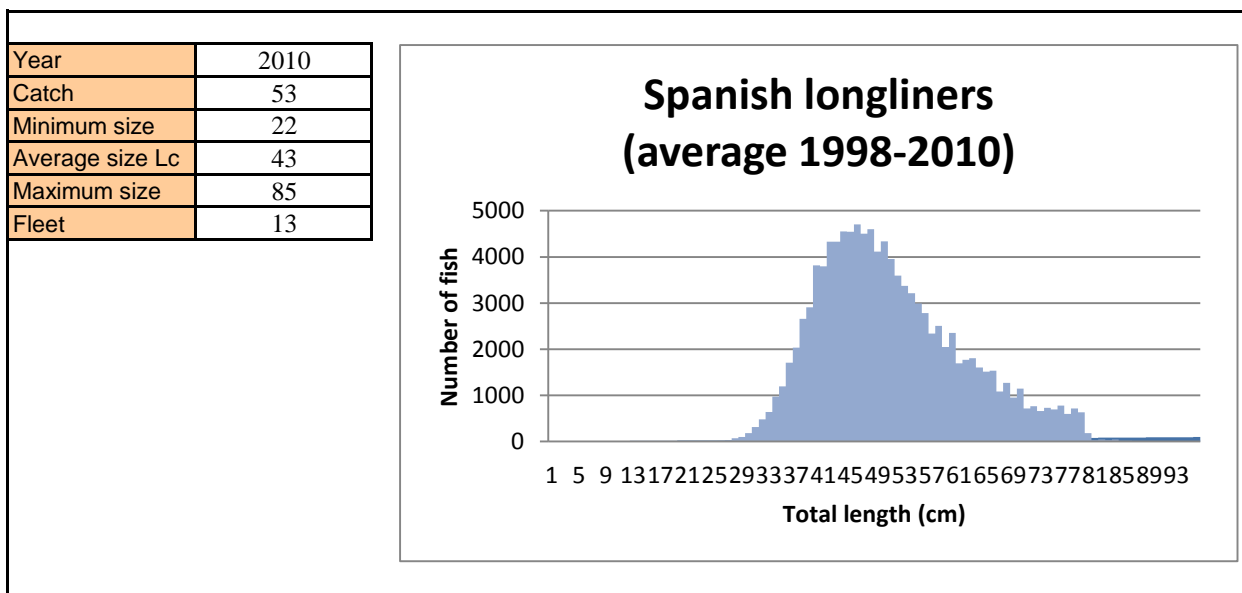

SAC GFCM - Sub-Committee on Stock Assessment (SCSA)

Assessment form

Sheet P2a
Fishery by Operational Unit

Code: HKE0711Ang
#REF!

Data source*	IEO and Spanish official data	OpUnit 4*	ESP 07 I 09 34 - HKE

Time series

Year*	1998	1999	2000	2001	2002	2003
Catch	101	109	285	163	146	112
Minimum size	30	30	32	30	24	23
Average size Lc	61,2	56,6	58,6	61,5	55,2	52
Maximum size	96	92	88	89	89	94
Fleet	20	20	16	18	16	13

Year	2004	2005	2006	2007	2008	2009
Catch	78	101	170	143	97	83
Minimum size	27	27	29	28	25	23
Average size Lc	47	46	48	50	49	42
Maximum size	96	94	93	92	88	86
Fleet	11	12	12	13	11	13

Selectivity

Remarks

L25		
L50		
L75		
Selection factor		

Structure by size or age

#REF!