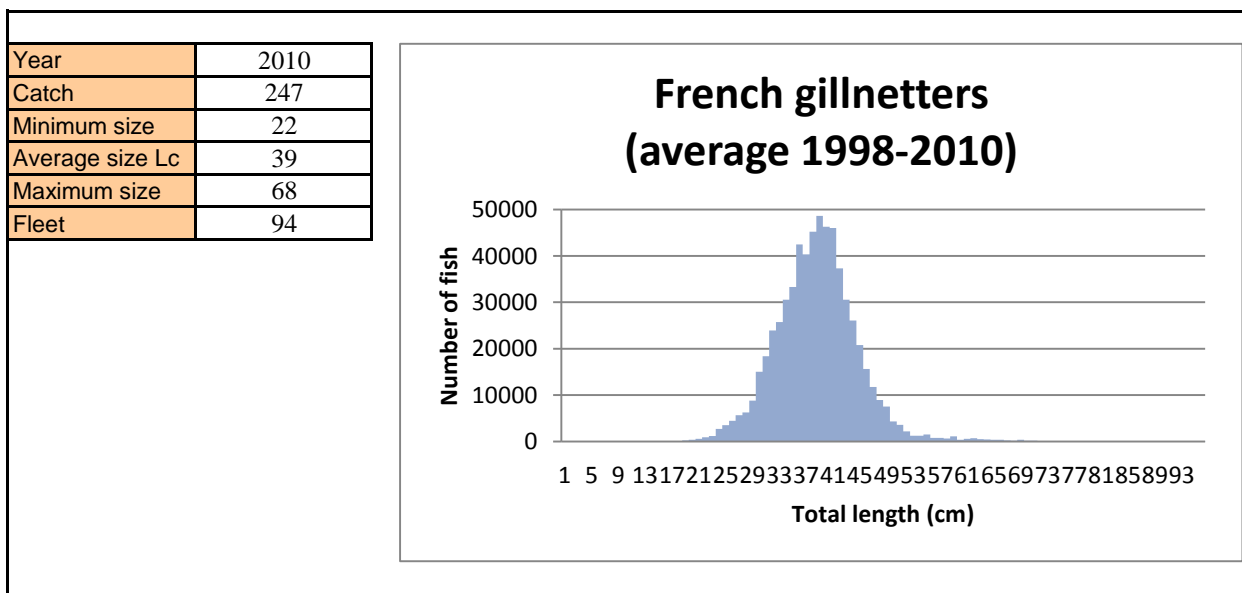

SAC GFCM - Sub-Committee on Stock Assessment (SCSA)

Assessment form

Sheet P2a
Fishery by Operational Unit

Code: HKE0711Ang
#REF!

Data source*	IFREMER and French official data	OpUnit 2*	FRA 07 C 07 33 - HKE

Time series

Year*	1998	1999	2000	2001	2002	2003
Catch	500	500	500	500	182	248
Minimum size	13	16	18	19	17	18
Average size Lc	40	41	40	38	39	38
Maximum size	71	77	74	76	86	85
Fleet	95	95	95	95	95	95

Year	2004	2005	2006	2007	2008	2009
Catch	99	255	299	168	111	286
Minimum size	21	21	26	21	14	20
Average size Lc	38	39	40	40	39	37
Maximum size	72	72	71	67	74	72
Fleet	95	95	95	95	94	94

Selectivity

Remarks

L25		
L50		
L75		
Selection factor		

Structure by size or age

#REF!