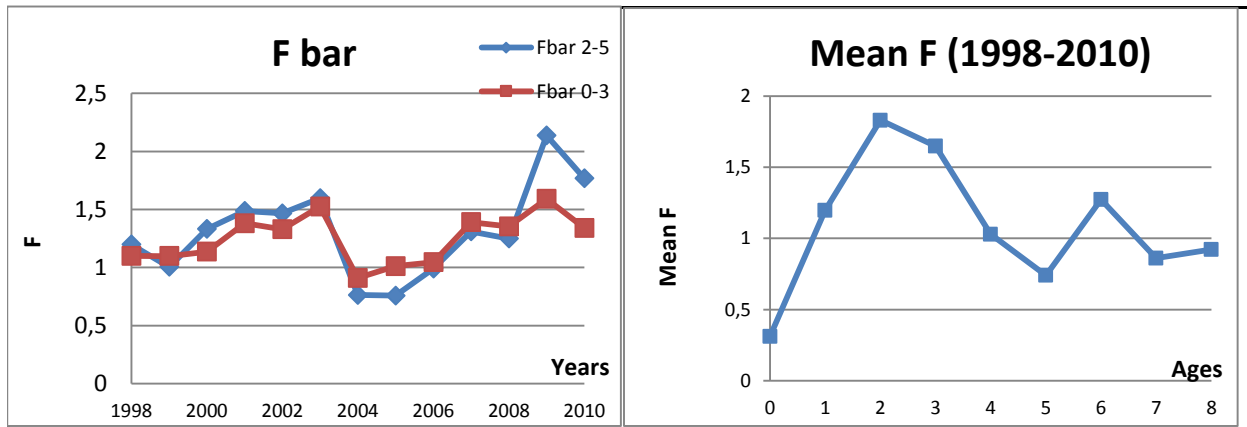

Fishing mortality rates