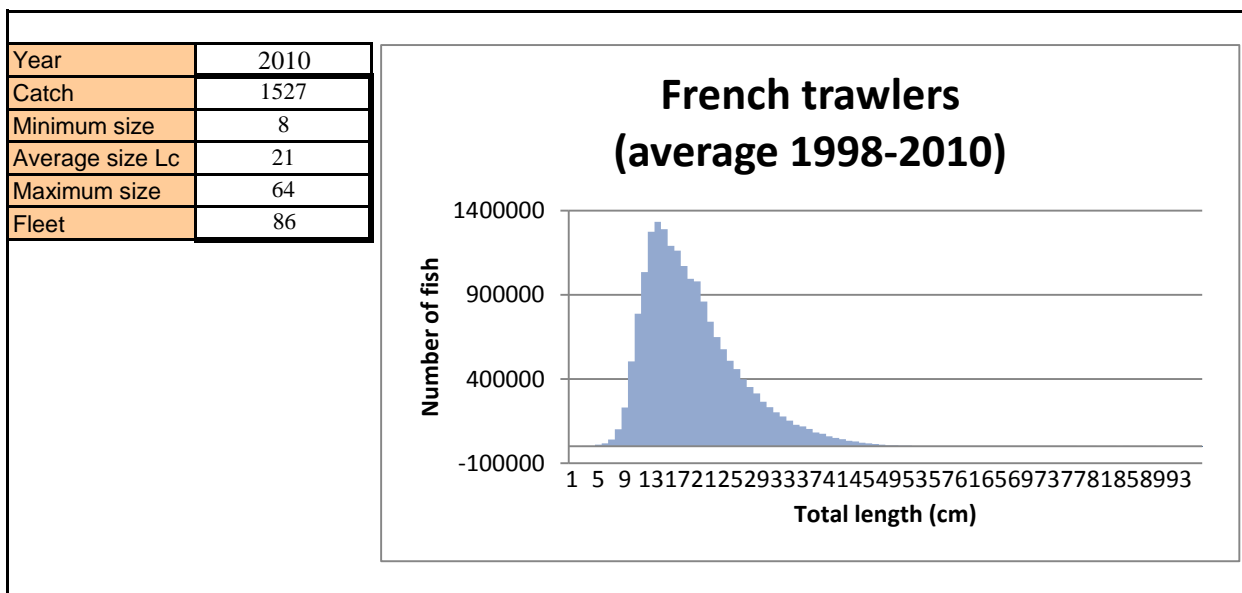

SAC GFCM - Sub-Committee on Stock Assessment (SCSA)

Assessment form

Sheet P2a
Fishery by Operational Unit

Code: HKE0711 Ang
#REF!

Data source*	IFREMER and French official data	OpUnit 1*	FRA 07 E 03 33 - HKE

Time series

Year*	1998	1999	2000	2001	2002	2003
Catch	1688	1525	1347	1835	2168	2024
Minimum size	5	3	7	6	7	7
Average size Lc	17	21	20	18	17	22
Maximum size	92	89	77	80	74	65
Fleet	113	113	113	113	120	123

Year	2004	2005	2006	2007	2008	2009
Catch	1023	1002	1014	1282	2071	1642
Minimum size	6	7	6	5	8	3
Average size Lc	19	20	22	23	21	25
Maximum size	77	77	85	67	77	70
Fleet	121	114	111	101	86	86

Selectivity

Remarks

L25		
L50		
L75		
Selection factor		

Structure by size or age