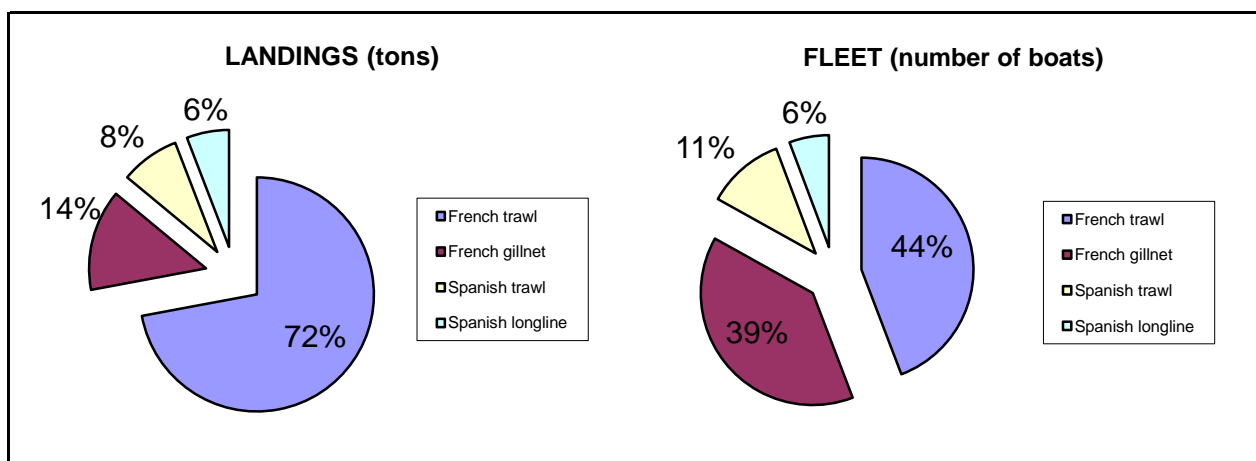

SAC GFCM - Sub-Committee on Stock Assessment (SCSA)

Assessment form

Sheet P1

General information about the fishery

Code: HKE0711Ang

Data source*	IFREMER, IEO and French and Spanish official data	Year (s)*	1998-2010
Data aggregation (by year, average figures between years, etc.)*	Average 1998-2010		

Fleet and catches (please state units)

	Country	GSA	Fleet Segment	Fishing Gear Class	Group of Target Species	Species
Operational Unit 1*	FRA	07	E - Trawl (12-24 metres)	03 - Trawls	33 - Demersal shelf species	HKE
Operational Unit 2	FRA	07	C - Minor gear with engine (6-12 metres)	07 - Gillnets and Entangling Nets	33 - Demersal shelf species	HKE
Operational Unit 3	ESP	07	E - Trawl (12-24 metres)	03 - Trawls	33 - Demersal shelf species	HKE
Operational Unit 4	ESP	07	I - Long line (12-24 metres)	09 - Hooks and Lines	34 - Demersal slope species	HKE
Operational Unit 5						

Operational Units*	Fleet (n° of boats)*	Kilos or Tons	Catch (species assessed)	Other species caught	Discards (species assessed)	Discards (other species caught)	Effort units
FRA 07 E 03 33 - HKE	108	Tons	1550	<i>S. pilchardus</i>, <i>E.</i>	included	unknown	days
FRA 07 C 07 33 - HKE	95	Tons	300	<i>S. scombrus</i>, <i>T. l.</i>	not discarded	unknown	days
ESP 07 E 03 33 - HKE	27	Tons	175	<i>Solea spp.</i>, <i>Mullu</i>	included	unknown	days
ESP 07 I 09 34 - HKE	14	Tons	126	<i>L. caudatus</i>, <i>H. d.</i>	not discarded	unknown	days
Total	244		2151				

Legal minimum size	20 cm total length

Comments