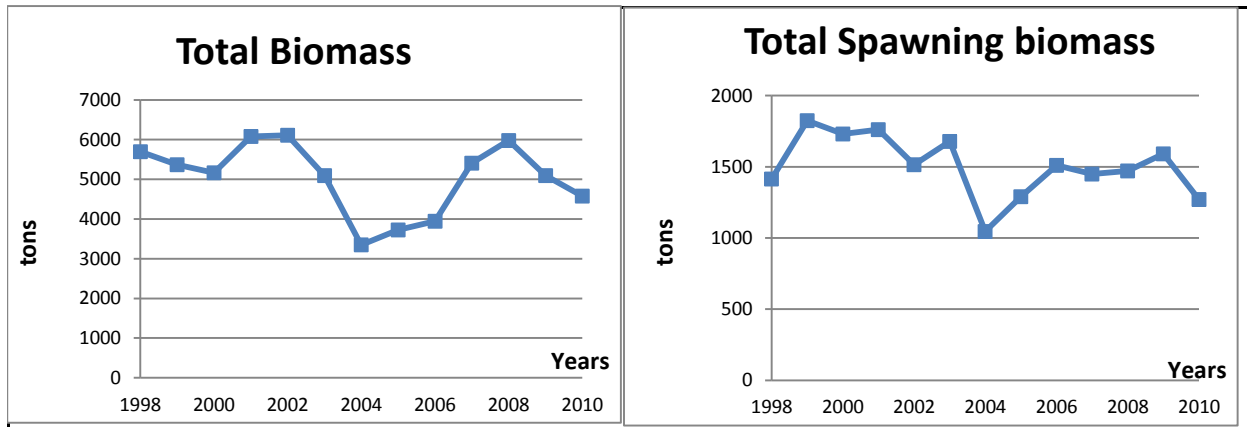

Population in biomass