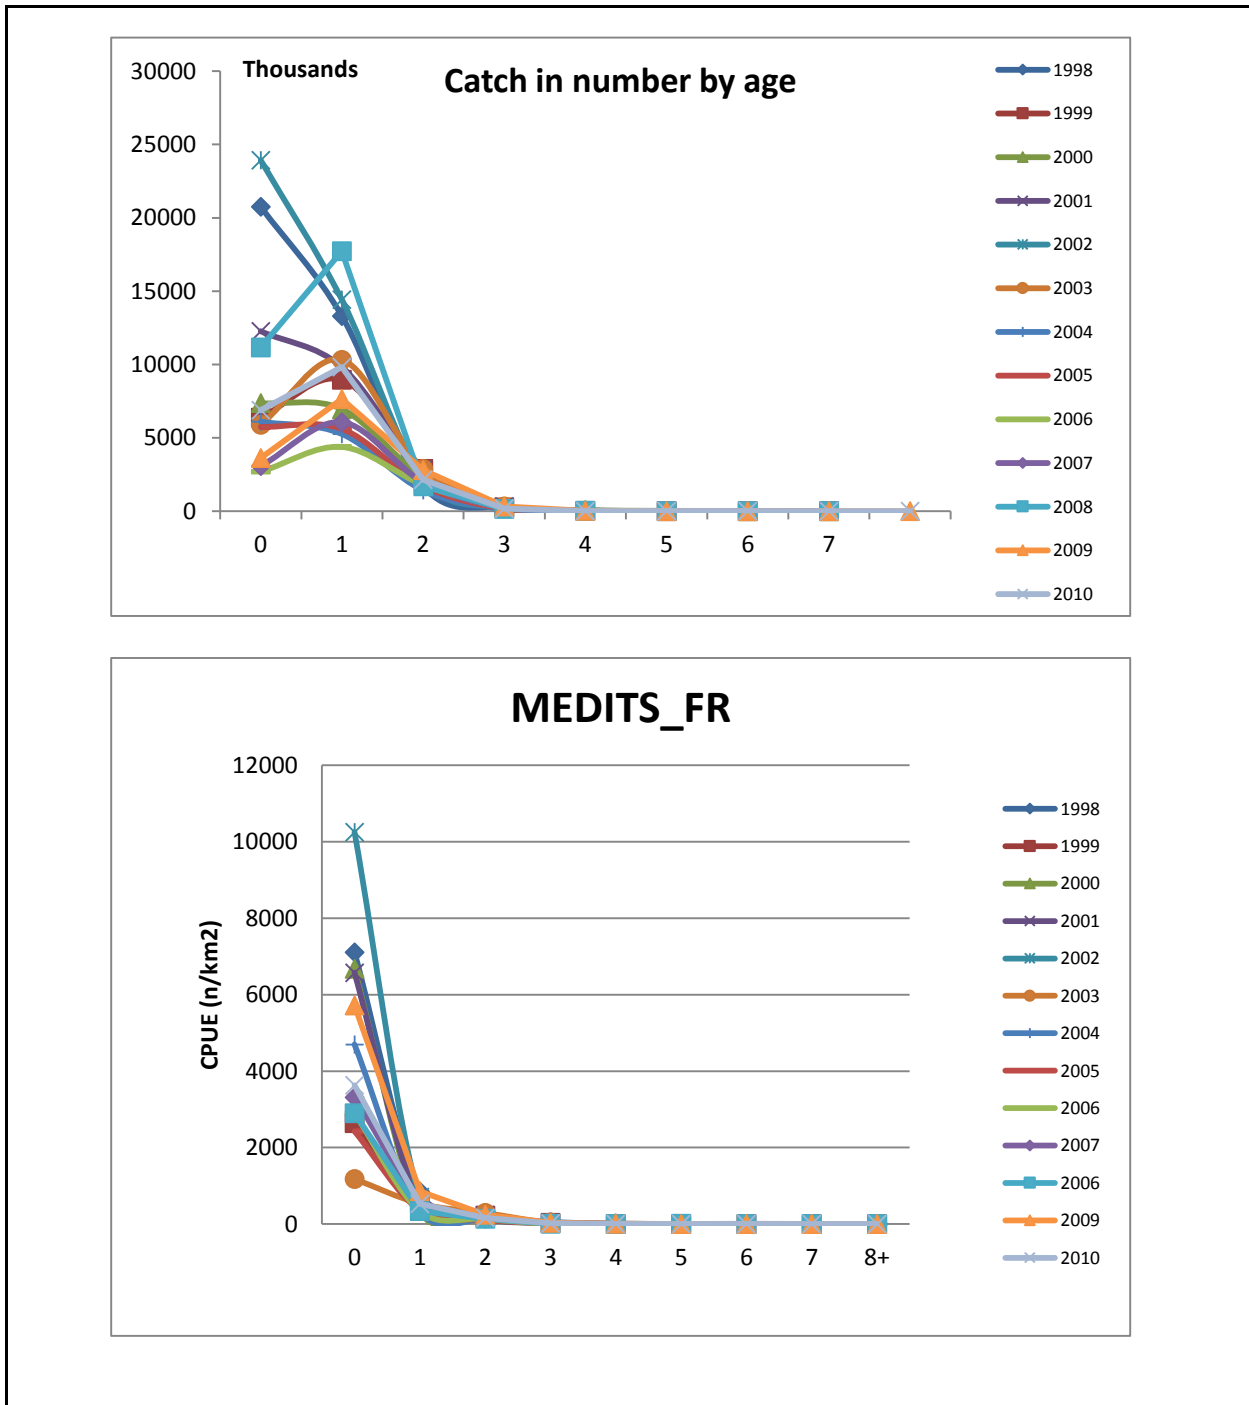

SAC GFCM - Sub-Committee on Stock Assessment (SCSA)

Assessment form

Sheet A2
Indirect methods: data

Code: HKE0711Ang

Sex*	Both	Gear*	FR trawl & gillnet, SP trawl & longline	Analysis # *	1

Data source	Catch in numbers by age and CPUE for tuning

Data