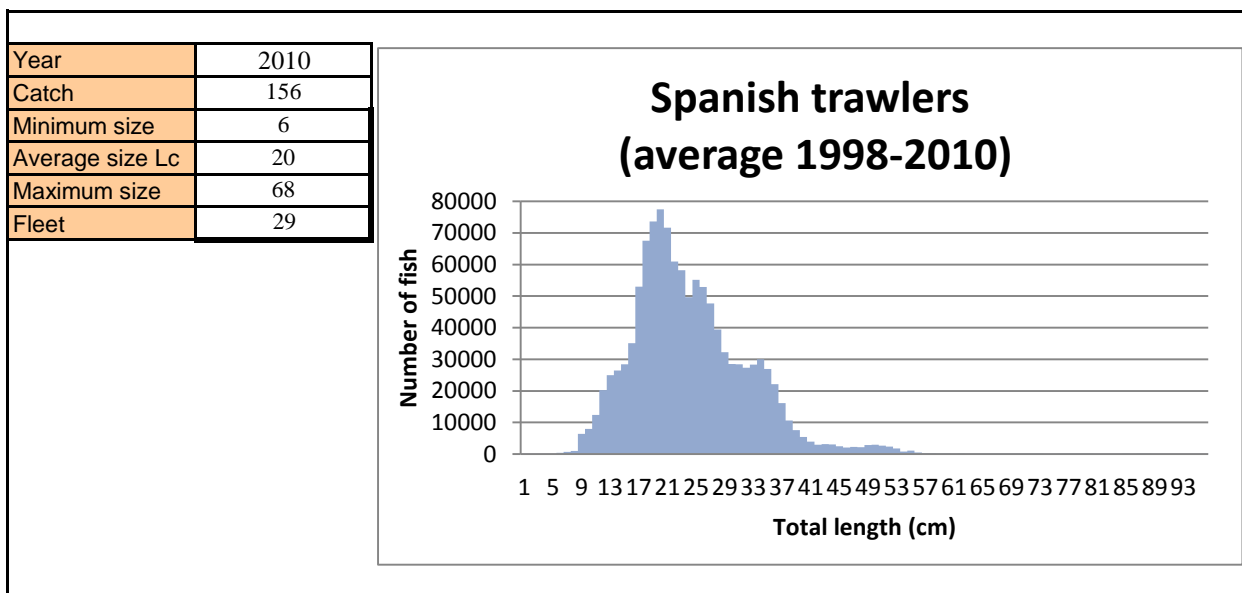

SAC GFCM - Sub-Committee on Stock Assessment (SCSA)

Assessment form

Sheet P2a
Fishery by Operational Unit

Code: HKE0711Ang
#REF!

Data source*	IEO and Spanish official data	OpUnit 3*	ESP 07 E 03 33 - HKE

Time series

Year*	1998	1999	2000	2001	2002	2003
Catch	140	279	166	196	231	206
Minimum size	5	5	5	5	5	5
Average size Lc	20	27	27	28	23	24
Maximum size	60	60	63	59	56	56
Fleet	18	17	32	30	30	28

Year	2004	2005	2006	2007	2008	2009
Catch	101	125	116	107	192	258
Minimum size	5	7	7	7	10	12
Average size Lc	24	22,2	28,9	24,3	23	26
Maximum size	87	64	68	72	76	88
Fleet	29	30	28	25	30	31

Selectivity

Remarks

L25		
L50		
L75		
Selection factor		

Structure by size or age

#REF!