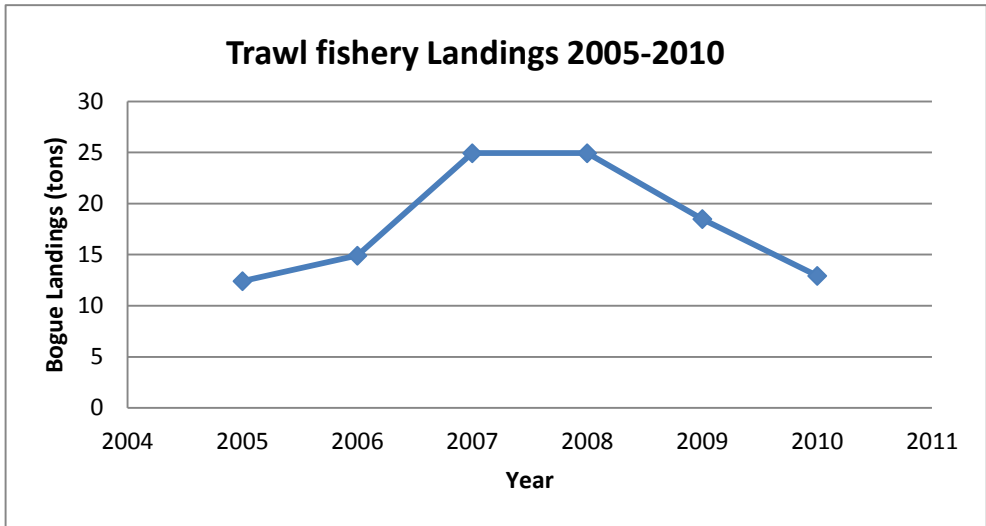

SAC GFCM - Sub-Committee on Stock Assessment (SCSA)

Assessment form

Sheet P1

General information about the fishery

Code: BOG2511Mar

Data source*	DFMR official landings data.	Year (s)*	2005-2010
Data aggregation (by year, average figures between years, etc.)*	Annual landings of bogue by operational unit.		

Fleet and catches (please state units)

	Country	GSA	Fleet Segment	Fishing Gear Class	Group of Target Species	Species
Operational Unit 1*	CYP	25	C - Minor gear with engine (6-12 metres)	07 - Gillnets and Entangling Nets	33 - Demersal shelf species	BOG
Operational Unit 2	CYP	25	E - Trawl (12-24 metres)	03 - Trawls	33 - Demersal shelf species	BOG
Operational Unit 3						
Operational Unit 4						
Operational Unit 5						

Operational Units*	Fleet (n° of boats)*	Kilos or Tons	Catch (species assessed)	Other species caught	Discards (species assessed)	Discards (other species caught)	Effort units
CYP 25 C 07 33 - BOG	500	Tons	1346,74	Spicara maena,	considered negligible	Blodus annularis,	days
CYP 25 E 03 33 - BOG	4	Tons	108,61	Spicara smaris	included		days
Total	504		1455,35				

Legal minimum size

Comments

Bogue in GSA 25 is exploited mainly by the artisanal fleet using set nets (basically gill nets), with other semi demersal species such as *Spicara smaris* and *Spicara maena*. The percentage from the overall landings of the species is 92.5% and 7.5% for each gear respectively. It is obvious that is mainly exploited by the artisanal fishery.

Fleet: Since 2006 the number of licensed bottom trawlers operating in GSA25 has been reduced by 50% (from 8 to 4).

Catch: For both operational units, catch refers to the average values of the years 2005-2007 and 2008-2010.

Discards from the bottom trawl were evaluated for the first time in 2006, through a pilot study under the 2006 Cyprus National Fisheries Data Collection Programme. The discard estimates of *B.boops* for 2006 and 2007 were less than 200kg, accounting for about 0.4% of the total catch of the species. The percentage showed a significant increase for 2008 with 3%, while until 2010 has decreased to 1.2%. Discards from the artisanal fishery are considered negligible.

Comments