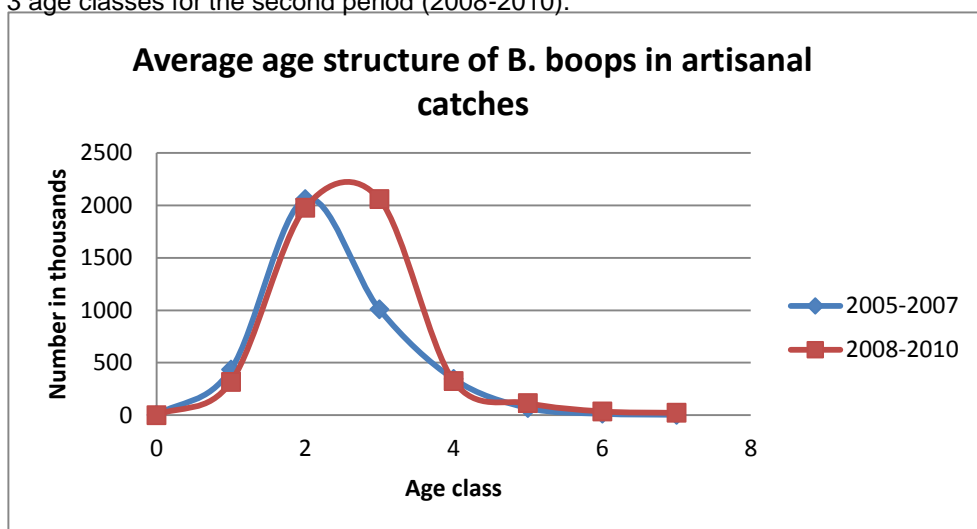

Selectivity

Remarks

L25		
L50		
L75		
Selection factor		

Structure by size or age

The most exploited age classes by the artisanal fleet (gill net) are the age classes 2 for the first period (2005-2007), 2 and 3 age classes for the second period (2008-2010).