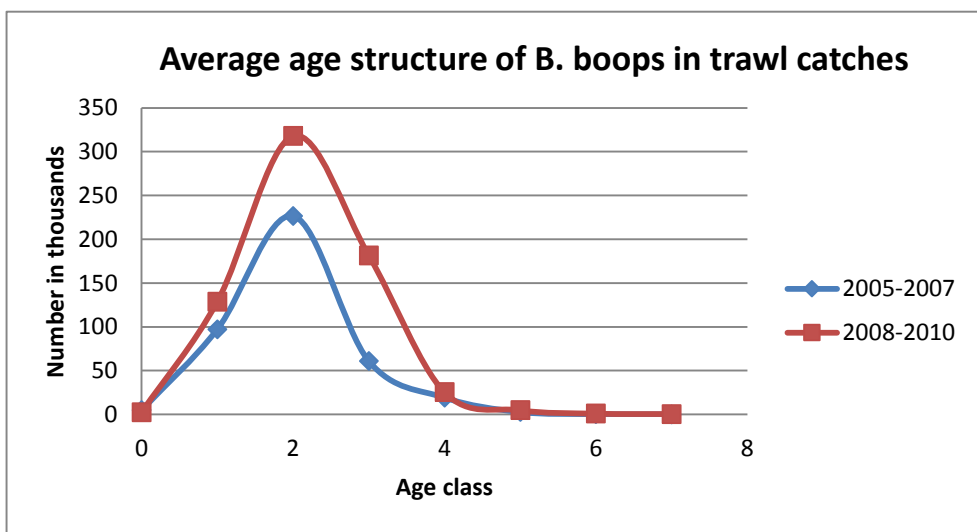

Code: **BOG2511Mar**
#REF!

Data source*	DFMR official data	OpUnit 2*	CYP 25 E 03 33 - BOG

Time series

Year*	2005	2006	2007	2008	2009	2010
Catch	12,41	14,91	24,93	24,93	18,49	12,94
Minimum size						
Average size Lc						
Maximum size						
Fleet	8	4	4	4	4	4

Year						
Catch						
Minimum size						
Average size Lc						
Maximum size						
Fleet						

Selectivity

Remarks

L25		
L50		
L75		
Selection factor		

Structure by size or age

The most exploited age class by the bottom trawl is the age class 2 for both periods.

#REF!