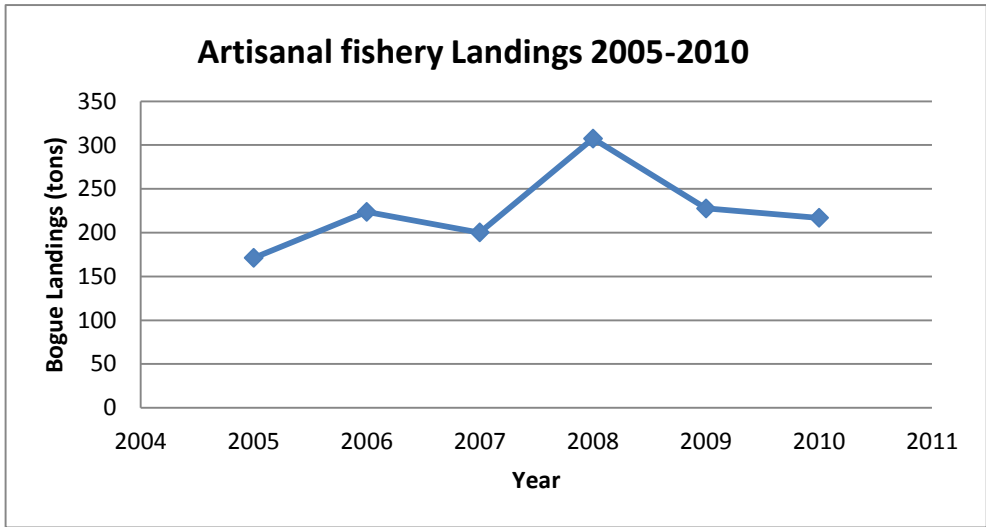

SAC GFCM - Sub-Committee on Stock Assessment (SCSA)

Assessment form

Sheet P1

General information about the fishery

Code: BOG2511Mar

Data source*	DFMR official landings data.	Year (s)*	2005-2010
Data aggregation (by year, average figures between years, etc.)*	Annual landings of bogue by operational unit.		

Fleet and catches (please state units)

	Country	GSA	Fleet Segment	Fishing Gear Class	Group of Target Species	Species
Operational Unit 1*	CYP	25	C - Minor gear with engine (6-12 metres)	07 - Gillnets and Entangling Nets	33 - Demersal shelf species	BOG
Operational Unit 2	CYP	25	E - Trawl (12-24 metres)	03 - Trawls	33 - Demersal shelf species	BOG
Operational Unit 3						
Operational Unit 4						
Operational Unit 5						

Operational Units*	Fleet (n° of boats)*	Kilos or Tons	Catch (species assessed)	Other species caught	Discards (species assessed)	Discards (other species caught)	Effort units
CYP 25 C 07 33 - BOG	500	Tons	1346,74	Spicara maena,	considered negligible	Blodus annularis,	days
CYP 25 E 03 33 - BOG	4	Tons	108,61	Spicara smaris	included		days
Total	504		1455,35				

Legal minimum size

Comments

Bogue in GSA 25 is exploited mainly by the artisanal fleet using set nets (basically gill nets), with other semi demersal species such as *Spicara smaris* and *Spicara maena*. The percentage from the overall landings of the species is 92.5% and 7.5% for each gear respectively. It is obvious that is mainly exploited by the artisanal fishery.

Fleet: Since 2006 the number of licensed bottom trawlers operating in GSA25 has been reduced by 50% (from 8 to 4).

Catch: For both operational units, catch refers to the average values of the years 2005-2007 and 2008-2010.

Discards from the bottom trawl were evaluated for the first time in 2006, through a pilot study under the 2006 Cyprus National Fisheries Data Collection Programme. The discard estimates of *B.boops* for 2006 and 2007 were less than 200kg, accounting for about 0.4% of the total catch of the species. The percentage showed a significant increase for 2008 with 3%, while until 2010 has decreased to 1.2%. Discards from the artisanal fishery are considered negligible.

Comments