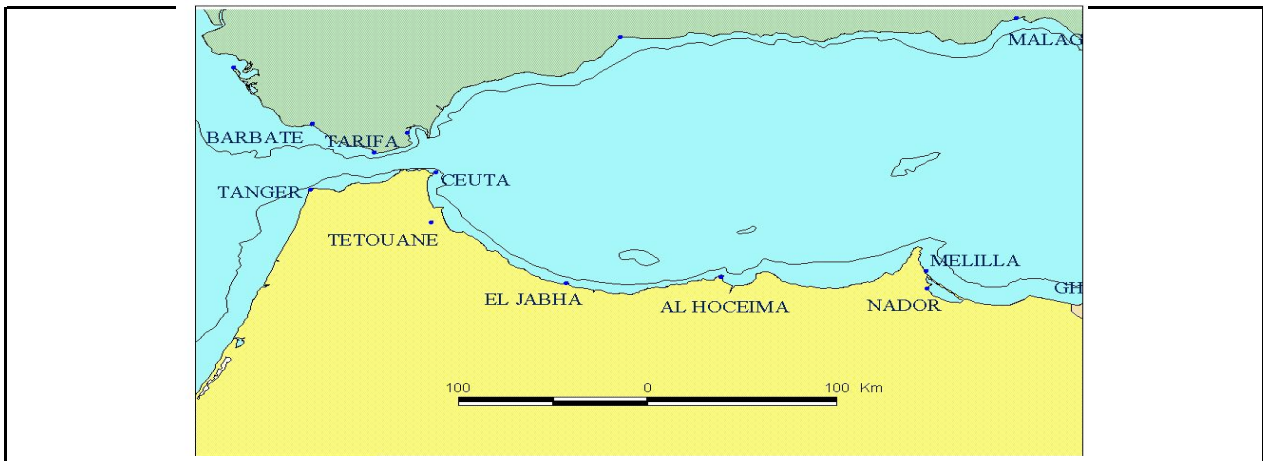

SAC GFCM - Sub-Committee on Stock Assessment (SCSA)

Assessment form

Sheet P1

General information about the fishery

Code: BOG0310Naj

Data source*	Biological sampling	Year (s)*	2000/2009

Data aggregation (by year, average figures between years, etc.)*	by year

Fleet and catches (please state units)

	Country	GSA	Fleet Segment	Fishing Gear Class	Group of Target Species	Species
Operational Unit 1*	MCO	03	E - Trawl (12-24 metres)	03 - Trawls	33 - Demersal shelf species	BOG
Operational Unit 2						
Operational Unit 3						
Operational Unit 4						
Operational Unit 5						

Operational Units*	Fleet (n° of boats)*	Kilos or Tons	Catch (species assessed)	Other species caught	Discards (species assessed)	Discards (other species caught)	Effort units
MCO 03 E 03 33 - BOG	121	Tons					shing trip
Total	121						

Legal minimum size

Comments