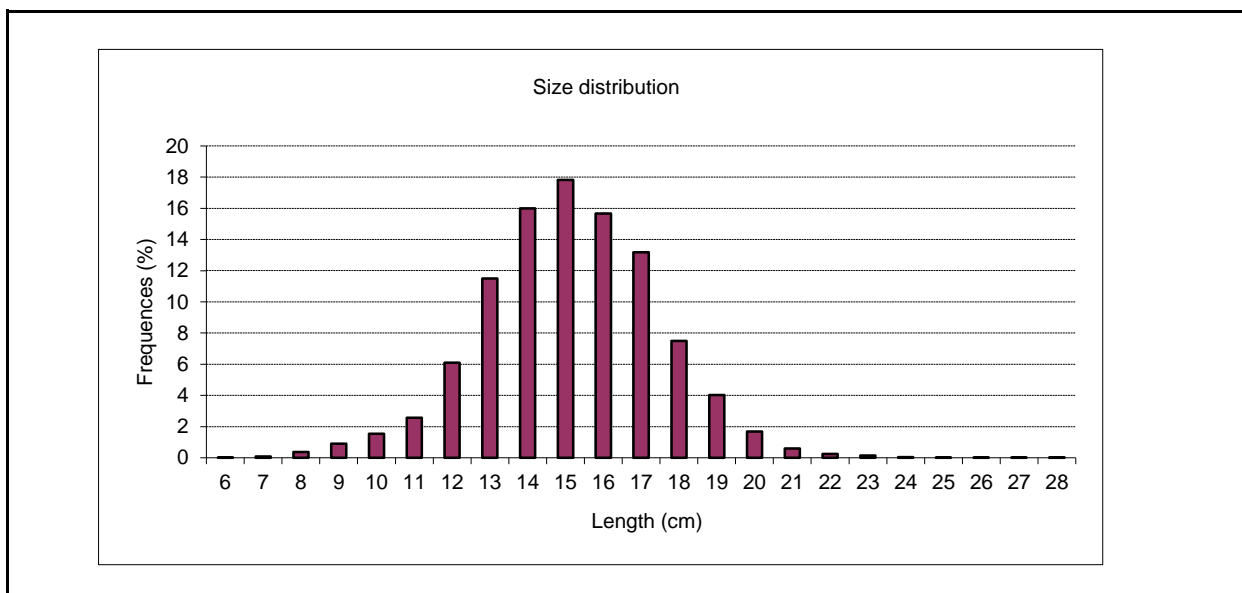

SAC GFCM - Sub-Committee on Stock Assessment (SCSA)

Assessment form

Sheet P2a
Fishery by Operational Unit

Code: **BOG0310Naj**
#REF!

Data source*	Office National des Peches; Institut National de Recherche Halieutique	OpUnit 1*	MCO 03 E 03 33 - BOG

Time series

Year*	2000	2001	2002	2003	2004	2005
Catch	2959	2470	3216	3267	2233	1853
Minimum size						
Average size Lc						
Maximum size						
Fleet						

Year	2006	2007	2008	2009		
Catch	2260	1925	4213	4086		
Minimum size				6 cm		
Average size Lc				17 cm		
Maximum size				28 cm		
Fleet						

Selectivity

Remarks

L25		
L50		
L75		
Selection factor		

Structure by size or age