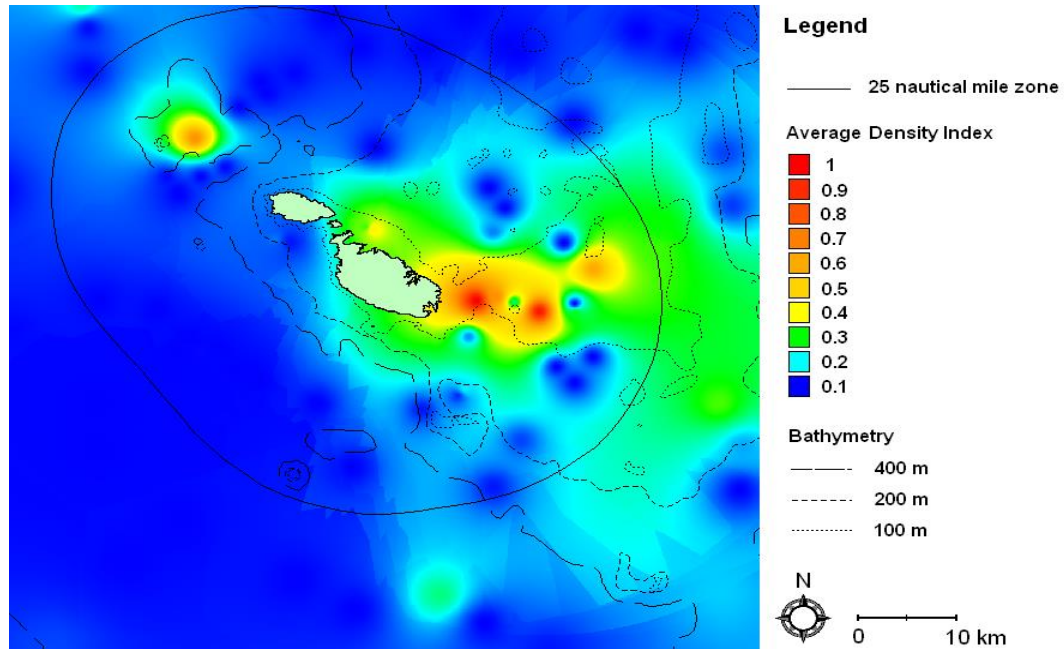

SAC GFCM - Sub-Committee on Stock Assessment (SCSA)

Assessment form

Sheet other

Code: MUR1509Ley

#REF!

Other assessment methods

Spatial distribution based on MEDITS biomass indices (kg/km²). Data was scaled between the observed maximum and minimum values and an average of the standardized DI was calculated per station.

Spatial distribution of *M. surmuletus* biomass in GSA 15.