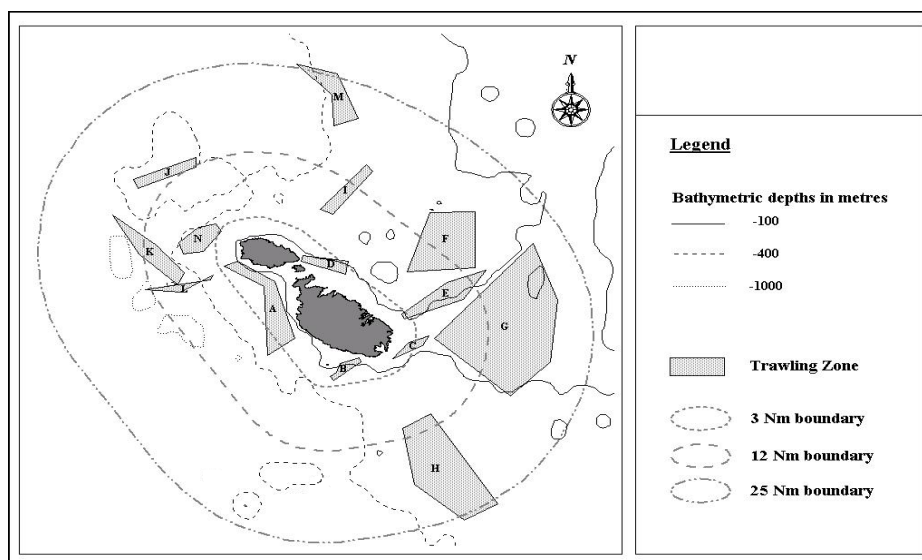

Mesh size regulation 40mm square mesh: it seems that at present this is not observed.

Accompanying species

Map of the Maltese islands showing the 25 nautical mile Fisheries Management Zone and legally trawlable areas.