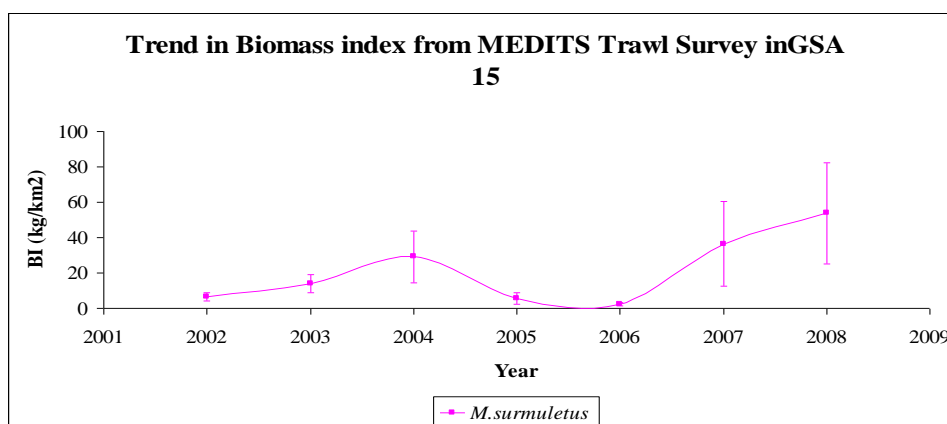

SAC GFCM - Sub-Committee on Stock Assessment (SCSA)

Assessment form

Sheet other

Code: MUR1509Ley

#REF!

Other assessment methods

(1) Beverton Holt Z estimation

(2) SURBA, using the following parameters:

- age weightings / catchabilities = 1 for all years

- stock weight at age for the 8 ages =

0.02921,0.08538,0.14262,0.18849,0.22131,0.24342,0.25781,0.267

- proportion mature at age = 0 for age 0, 0.75 for age 1 and 1 for ages 2-7

- mean F = 0-8