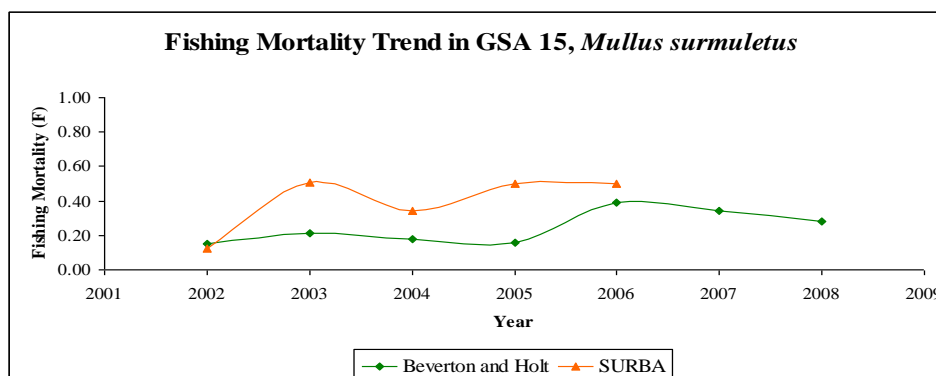

SAC GFCM - Sub-Committee on Stock Assessment (SCSA)

Assessment form

Sheet other

Code: MUR1509Ley

#REF!

Other assessment methods

(1) Beverton Holt Z estimation

(2) SURBA, using the following parameters:

- age weightings / catchabilities = 1 for all years

- stock weight at age for the 8 ages =

0.02921,0.08538,0.14262,0.18849,0.22131,0.24342,0.25781,0.267

- proportion mature at age = 0 for age 0, 0.75 for age 1 and 1 for ages 2-7

- mean F = 0-8