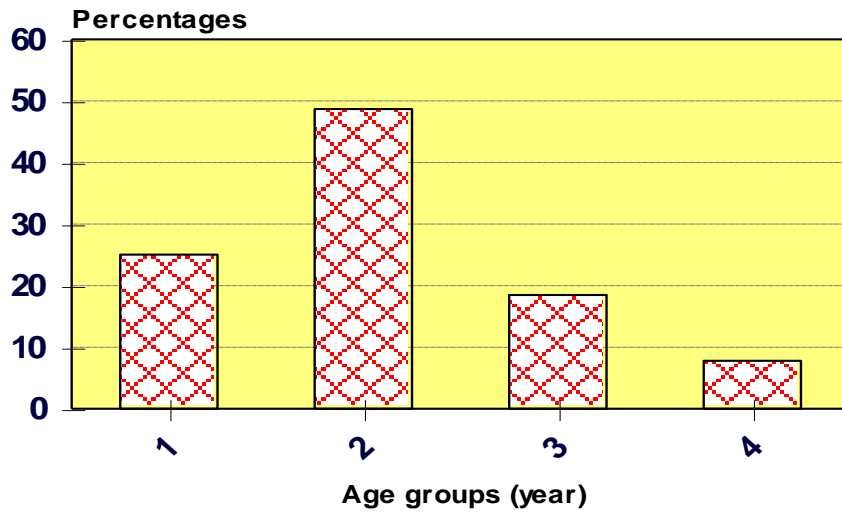

Structure by size or age

Age composition of *Pagellus erythrinus* in the Egyptian Mediterranean .