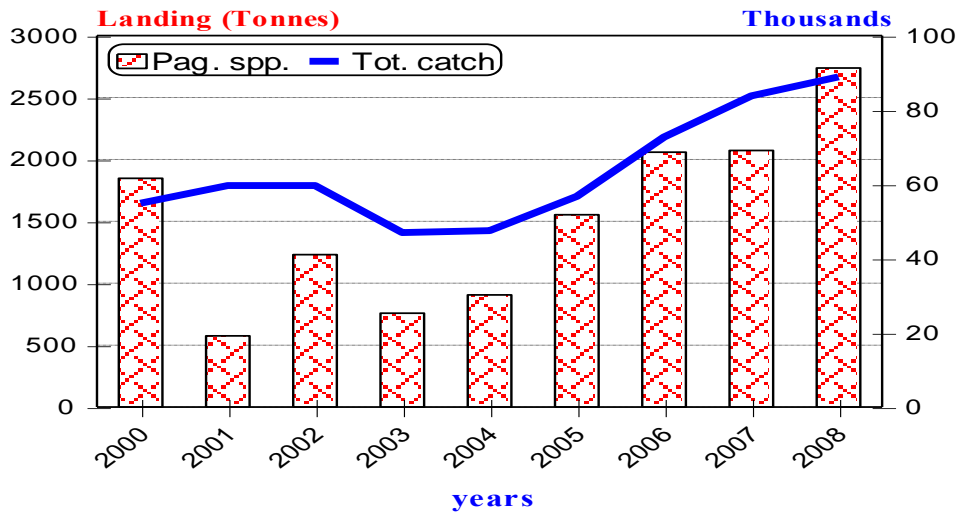

Comments

The landed catch of Pagellus and the total landed catch of the Egyptian Mediterranean coast in the years from 2000 to 2008.