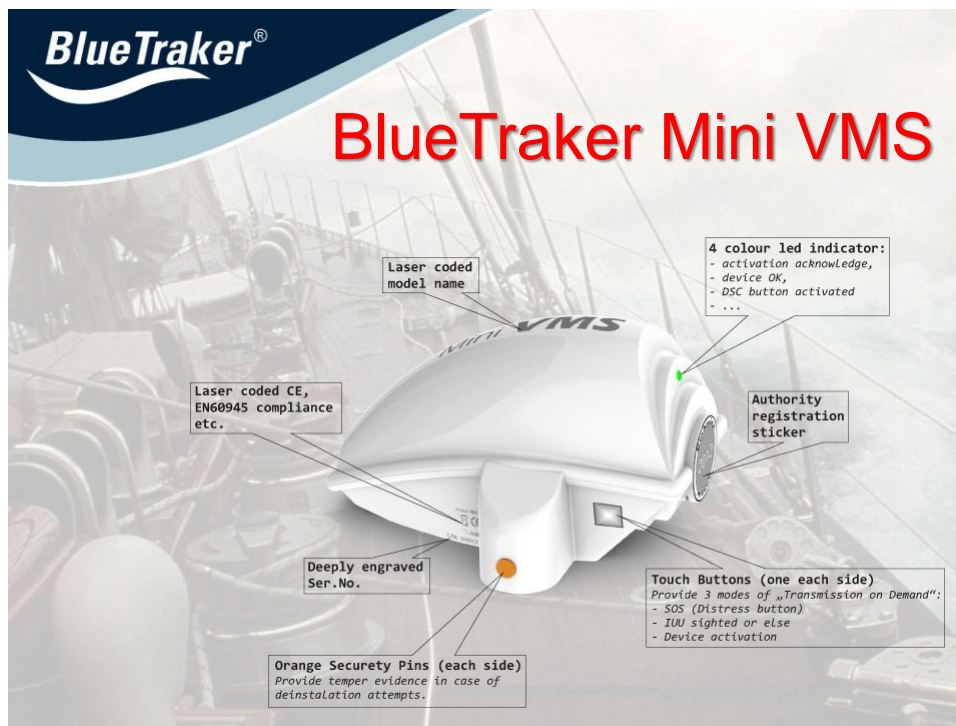

Nenad Hercigonja, VMS technology expert

The logo for BlueTraker, featuring the brand name in white on a dark blue background with a light blue wave graphic below it.

Anti-tamper measures

- VMS device tampering typically includes disconnection of VMS transmitter from power, sending false position reports and other
- New anti-tampering measures provide deterrence to tampering as well as evidence of tampering

Nenad Hercigonja, VMS technology expert

BlueTraker[®]

Private distress button

- Expand mandatory VMS device with life-saving functionality
- Predefined messages, globally deliverable
- Plus Assistance messages: engine failure, medical condition, etc.

Nenad Hercigonja, VMS technology expert

BlueTraker[®]

BlueTraker Mini VMS

Example of small-scale fisheries monitoring terminal

The BlueTraker logo is located in the top left corner of the slide. It features the brand name "BlueTraker" in a white, sans-serif font, with a registered trademark symbol (®) to its upper right. Below the text is a stylized white wave graphic. The background of the slide is a faded image of a fishing vessel's deck with various equipment like winches and ropes.

CONCLUSION

- MCS of small-scale fisheries is associated with specific challenges
- New technologies enable effective and efficient MCS of small-scale fisheries

Nenad Hercigonja
VMS technology expert

The BlueTraker logo is located in the top left corner of the slide. It features the brand name "BlueTraker" in a white, sans-serif font, with a registered trademark symbol (®) to its upper right. Below the text is a stylized white wave graphic. The background of the slide is a faded image of a fishing vessel's deck with various equipment like winches and ropes.